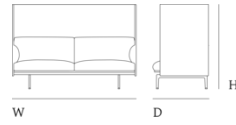

Outline Highback Sofa 100 2-Seater

Dimensions

SH: 40 cm / 15.7"

Height:	115 cm / 45.3"
Width:	170 cm / 67"
Depth:	76 cm / 29.9"
Seat Height:	40 cm / 15.7"
Seat Depth:	54 cm / 21.3"
Armrest Height:	60 cm / 23.6"
Length Between Legs:	121 cm / 47.6"

SH: 45 cm / 17.7"

Height:	120 cm / 47.2"
Width:	170 cm / 67"
Depth:	76 cm / 29.9"
Seat Height:	45 cm / 17.7"
Seat Depth:	54 cm / 21.3"
Armrest Height:	60 cm / 23.6"
Length Between Legs:	121 cm / 47.6"

Ready-to-ship