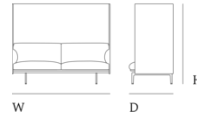

Outline Highback Sofa 120 2-Seater

Dimensions

SH: 40 cm / 15.7"

Height:	115 cm / 45.3"
Width:	170 cm / 66.9"
Depth:	76 cm / 29.9"
Seat Height:	40 cm / 15.75"
Seat Depth:	54 cm / 21.3"
Armrest Height:	60 cm / 23.6"
Length Between Legs:	121 cm / 47.6"