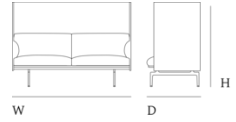

Outline Highback Sofa 100 2-Seater

Dimensions

SH: 40 cm / 15.7"

Height:	115 cm / 45.3"
Width:	170 cm / 67"
Depth:	76 cm / 29.9"
Seat Height:	40 cm / 15.7"
Seat Depth:	54 cm / 21.3"
Armrest Height:	60 cm / 23.6"
Length Between Legs:	121 cm / 47.6"

SH: 45 cm / 17.7"

Height:	120 cm / 47.2"
Width:	170 cm / 67"
Depth:	76 cm / 29.9"
Seat Height:	45 cm / 17.7"
Seat Depth:	54 cm / 21.3"
Armrest Height:	60 cm / 23.6"
Length Between Legs:	121 cm / 47.6"

Ready-to-ship