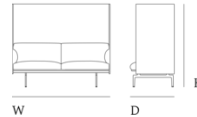

SH: 45 cm / 17.7"

Height:	120 cm / 47.2"
Width:	170 cm / 66.9"
Depth:	76 cm / 29.9"
Seat Height:	45 cm / 17.7"
Seat Depth:	54 cm / 21.3"
Armrest Height:	60 cm / 23.6"
Length Between Legs:	121 cm / 47.6"